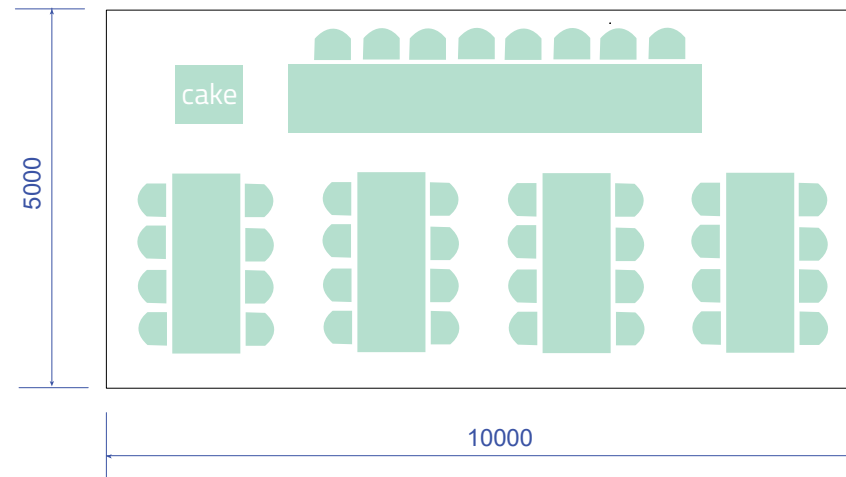

THE CLIPFRAME

Seating Layout - long tables

5m x 10m fits up to 32+ people + bridal party
Table Size 2.4m, 8 per table x 4 tables

New Zealand

52 Newton Street,
PO Box 4370, Mount Maunganui
New Zealand

tel +64 7 579 0190
info@baytex.co.nz
www.baytex.co.nz