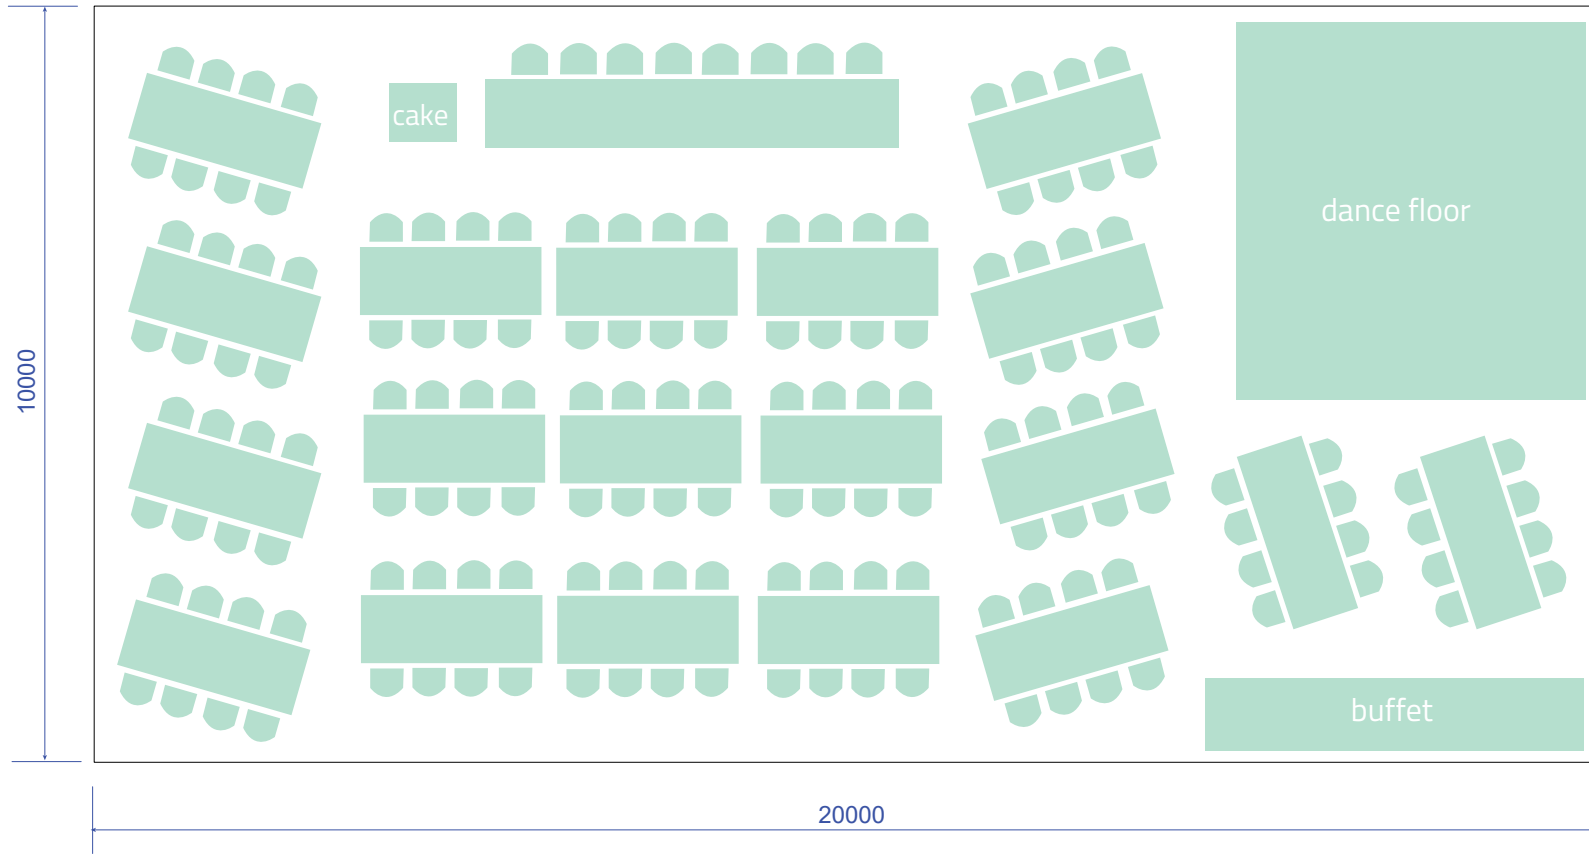

THE CLIPFRAME

Seating Layout - long tables

10m x 20m fits up to 152 people + bridal party, dance floor and buffet table
Table Size 2.4m, 8 per table x 19 tables

New Zealand

52 Newton Street,
PO Box 4370, Mount Maunganui
New Zealand