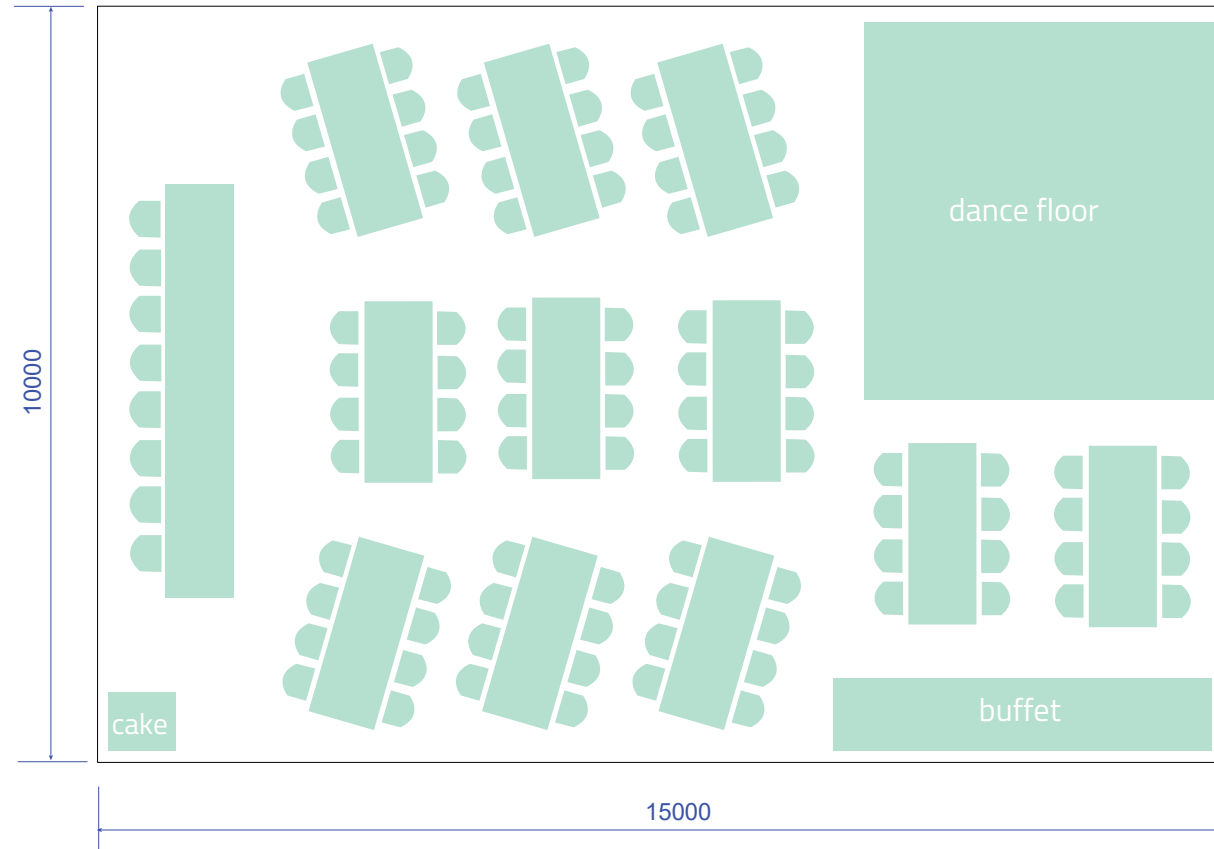

THE CLIPFRAME

Seating Layout - long tables

10m x 15m fits up to 88+ people + bridal party, dance floor and buffet table
Table Size 2.4m, 8 per table x 11 tables

New Zealand

52 Newton Street,
PO Box 4370, Mount Maunganui
New Zealand