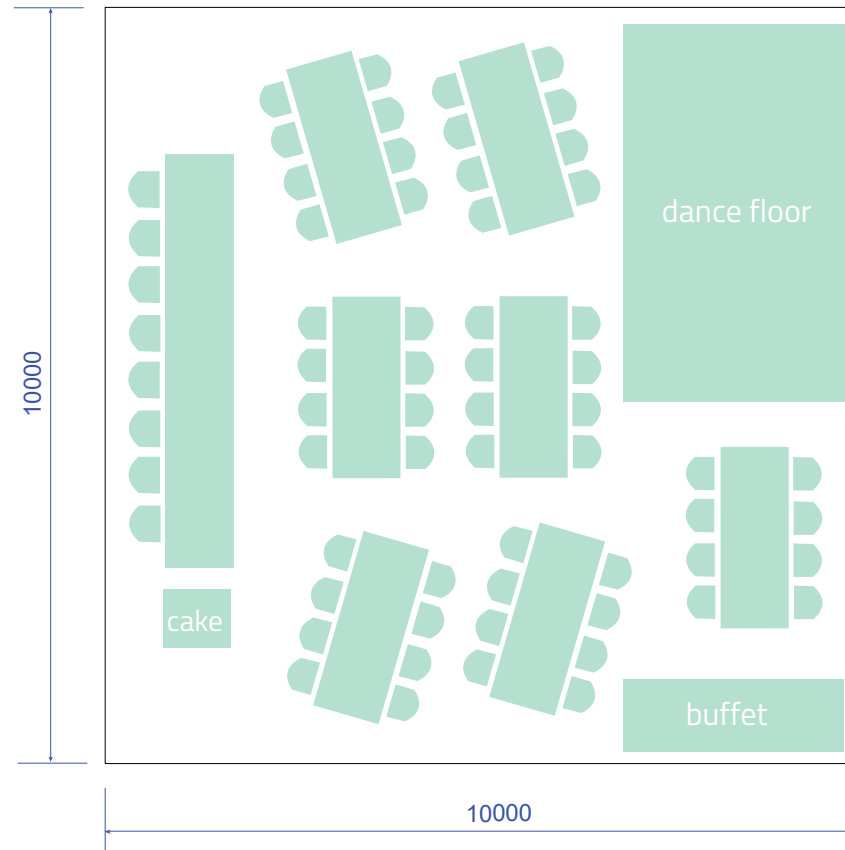

THE CLIPFRAME

Seating Layout - long tables

10mx10m fits up to 56+ people + bridal party, dance floor and buffet table
Table Size 2.4m, 8 per table x 7 tables

New Zealand

52 Newton Street,
PO Box 4370, Mount Maunganui
New Zealand