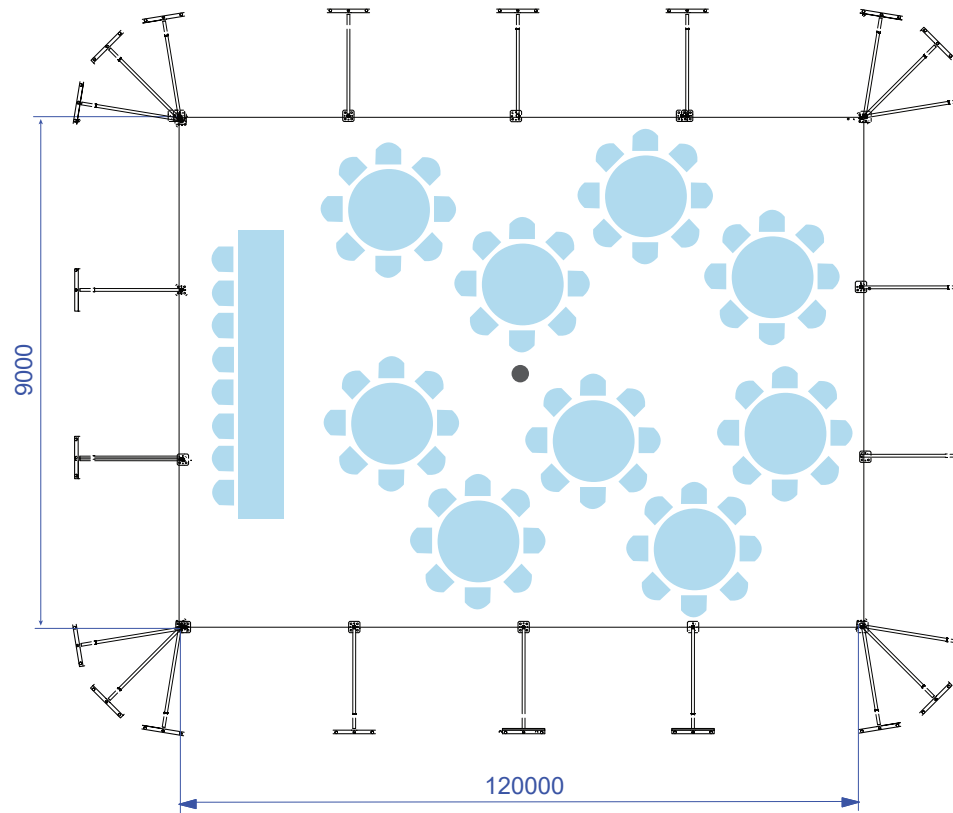

THE ELECTRON

Seating Layout - round tables

9m x 12m fits up to 64 people + bridal party
Table Size 1.8m, 8 per table x 8 tables

New Zealand

52 Newton Street,
PO Box 4370, Mount Maunganui
New Zealand

tel +64 7 579 0190
info@baytex.co.nz
www.baytex.co.nz