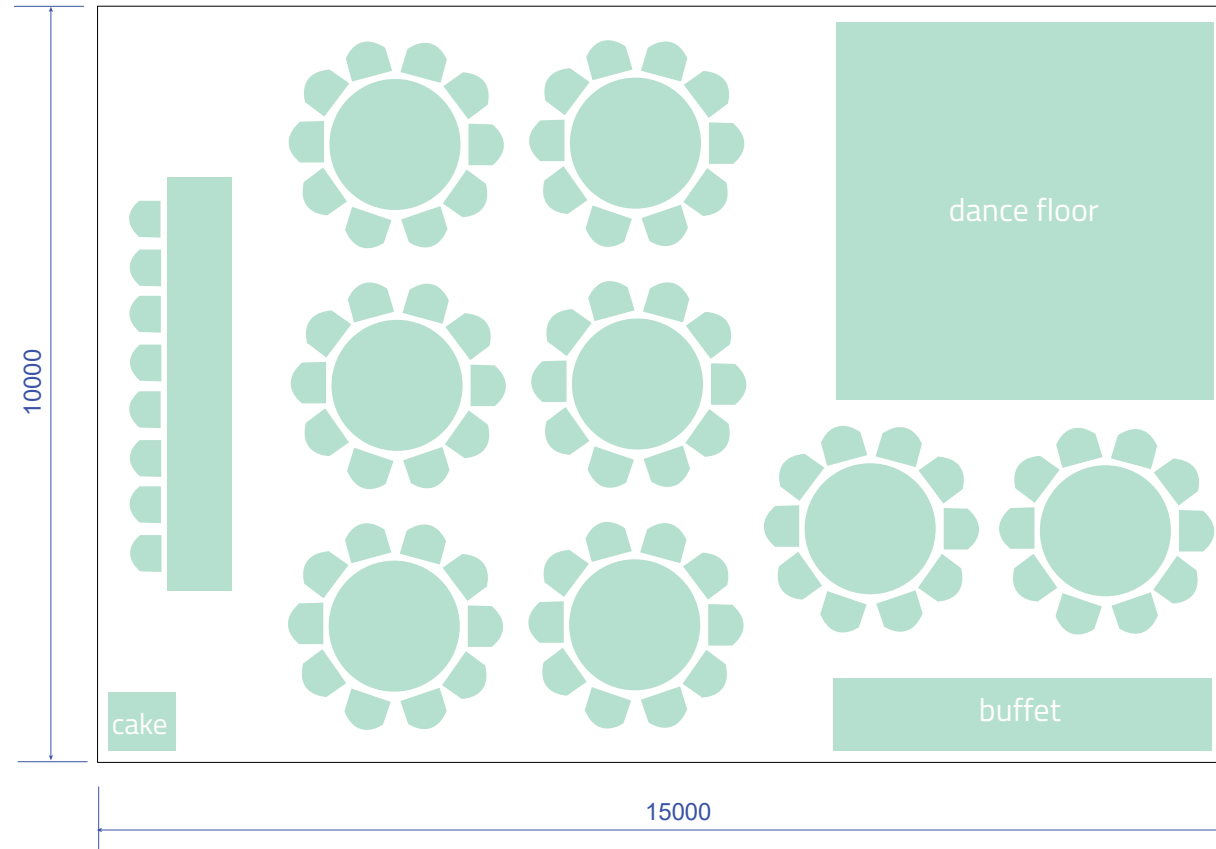

THE CLIPFRAME

Seating Layout - round tables

10m x 15m fits up to 80+ people + bridal party, dance floor and buffet table
Table Size 1.8m, 10 per table x 8 tables

New Zealand

52 Newton Street,
PO Box 4370, Mount Maunganui
New Zealand