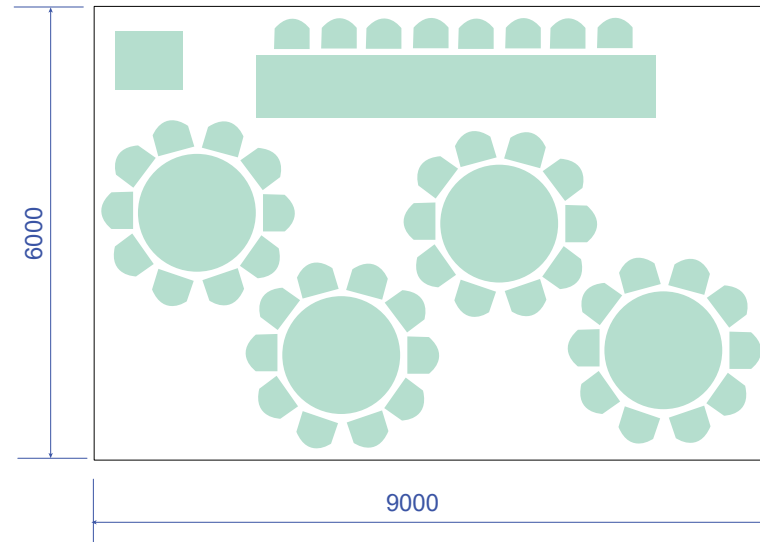

THE CLIPFRAME

Seating Layout - round tables

6mx9m fits up to 40 people + bridal party
Table Size 1.8m, 10 per table x 4 tables

New Zealand

52 Newton Street,
PO Box 4370, Mount Maunganui
New Zealand

tel +64 7 579 0190
info@baytex.co.nz
www.baytex.co.nz