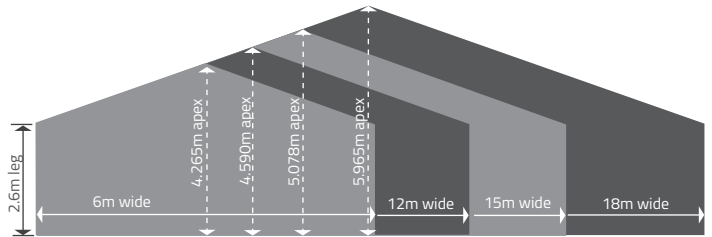

18° pitch roof

Great on both sealed and unsealed surfaces. Can easily be attached to a building or used as a free standing unit.

Hip End (available for 10m & 12m units only)

Gable End

10mx10m ends	100 sqm - capacity 100 people	leg 2.6m
10mx15m (1x 5m bay)	150 sqm - capacity 150 people	leg 2.6m
12mx10m ends	120 sqm - capacity 120 people	leg 2.6m
12mx15m (1x 5m bay)	180 sqm - capacity 180 people	leg 2.6m
15mx10m ends	150 sqm - capacity 150 people	leg 2.6m
15mx15m (1x 5m bay)	225 sqm - capacity 225 people	leg 2.6m
18mx10m ends	180 sqm - capacity 180 people	leg 2.6m
18mx15m (1x 5m bay)	270 sqm - capacity 270 people	leg 2.6m