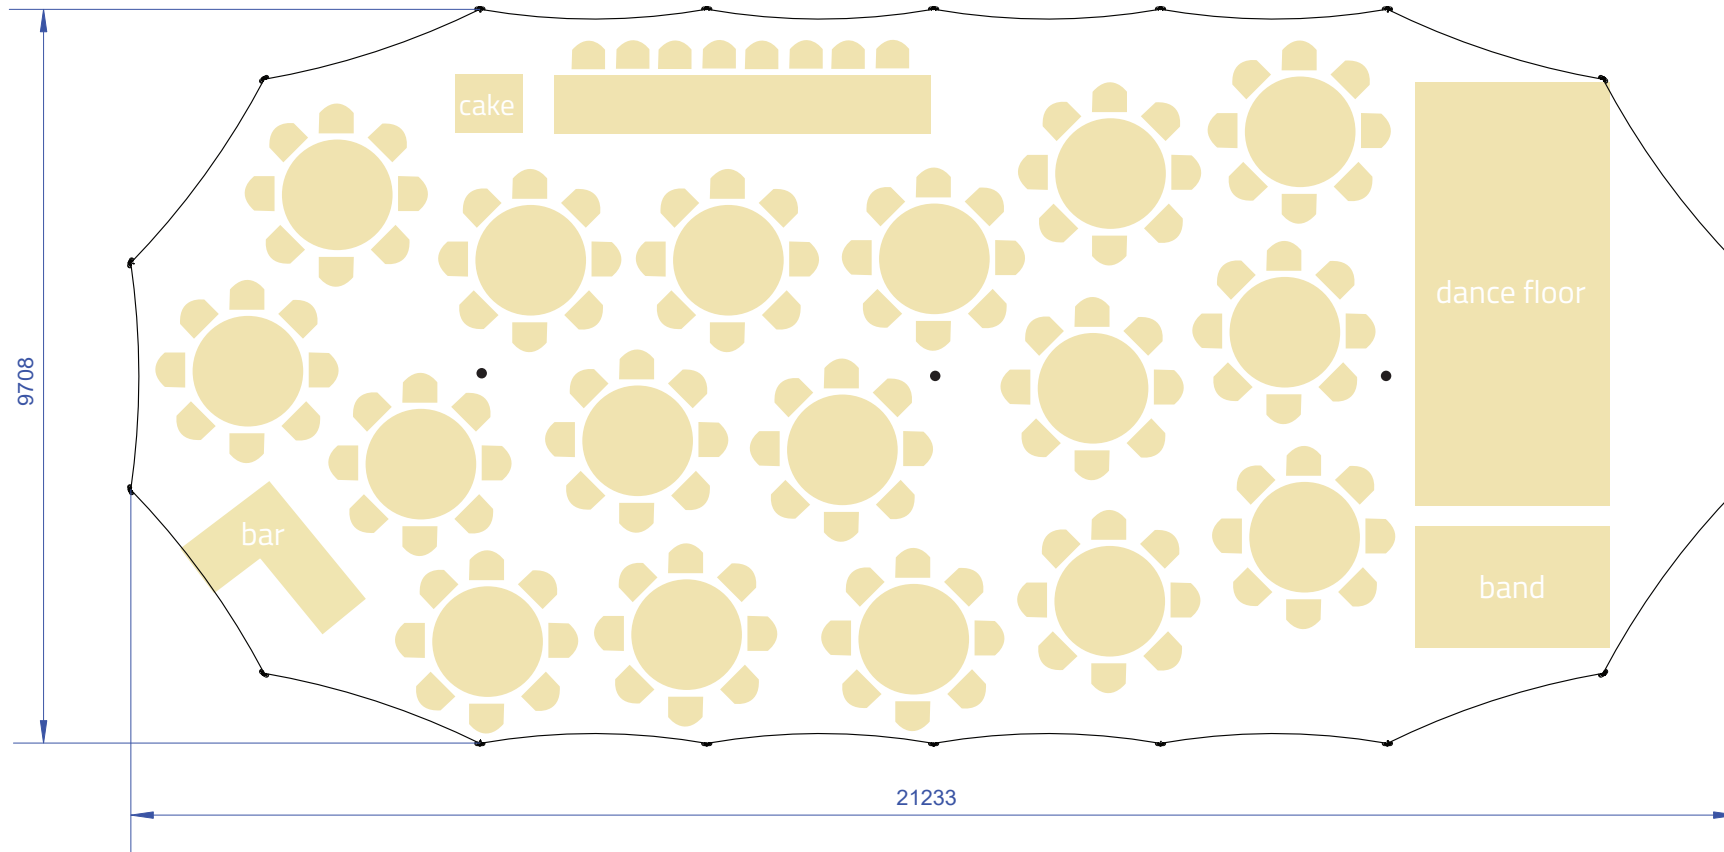

# THE HAMPTON

## Seating Layout - round tables

9.7mx21.2m fits 80-140 people + bridal party