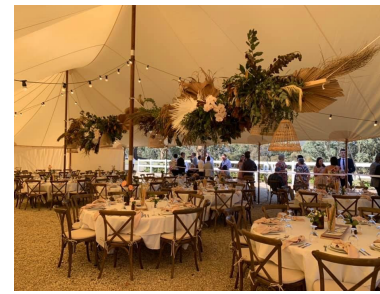

THE HAMPTON

Seating Layout - round tables

9.7m x 15.2m fits 56-80 people + bridal party

New Zealand

52 Newton Street,
PO Box 4370, Mount Maunganui
New Zealand

tel +64 7 579 0190
info@baytex.co.nz
www.baytex.co.nz