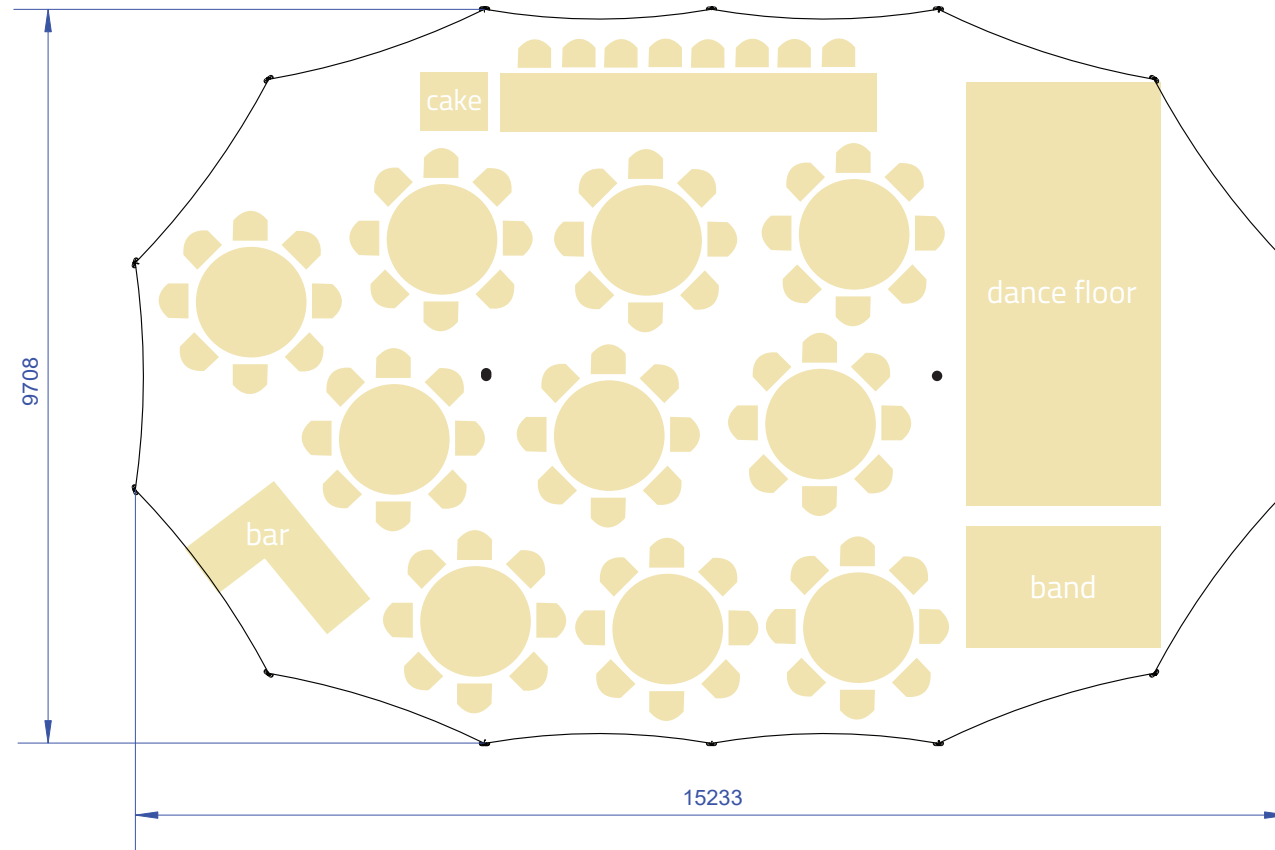

THE HAMPTON

Seating Layout - round tables

9.7m x 15.2m fits 56-80 people + bridal party

New Zealand

52 Newton Street,
PO Box 4370, Mount Maunganui
New Zealand

tel +64 7 579 0190
info@baytex.co.nz
www.baytex.co.nz