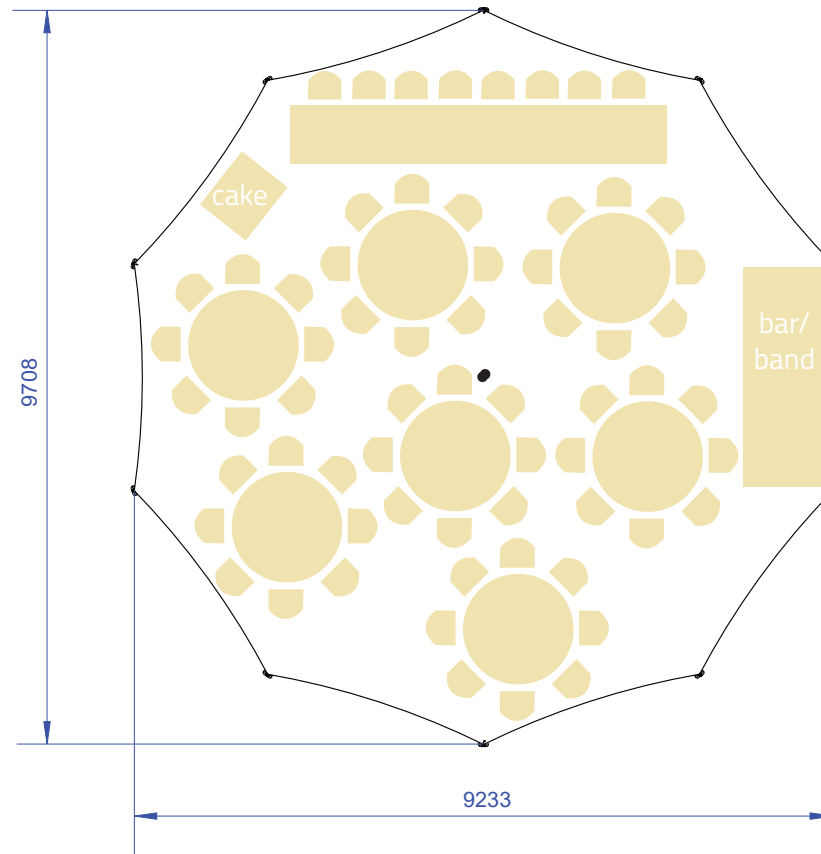

THE HAMPTON

Seating Layout - round tables

9.7m x 9.2m fits up to 56 people + bridal party at 1.5m tables

New Zealand

52 Newton Street,
PO Box 4370, Mount Maunganui
New Zealand

tel +64 7 579 0190
info@baytex.co.nz
www.baytex.co.nz