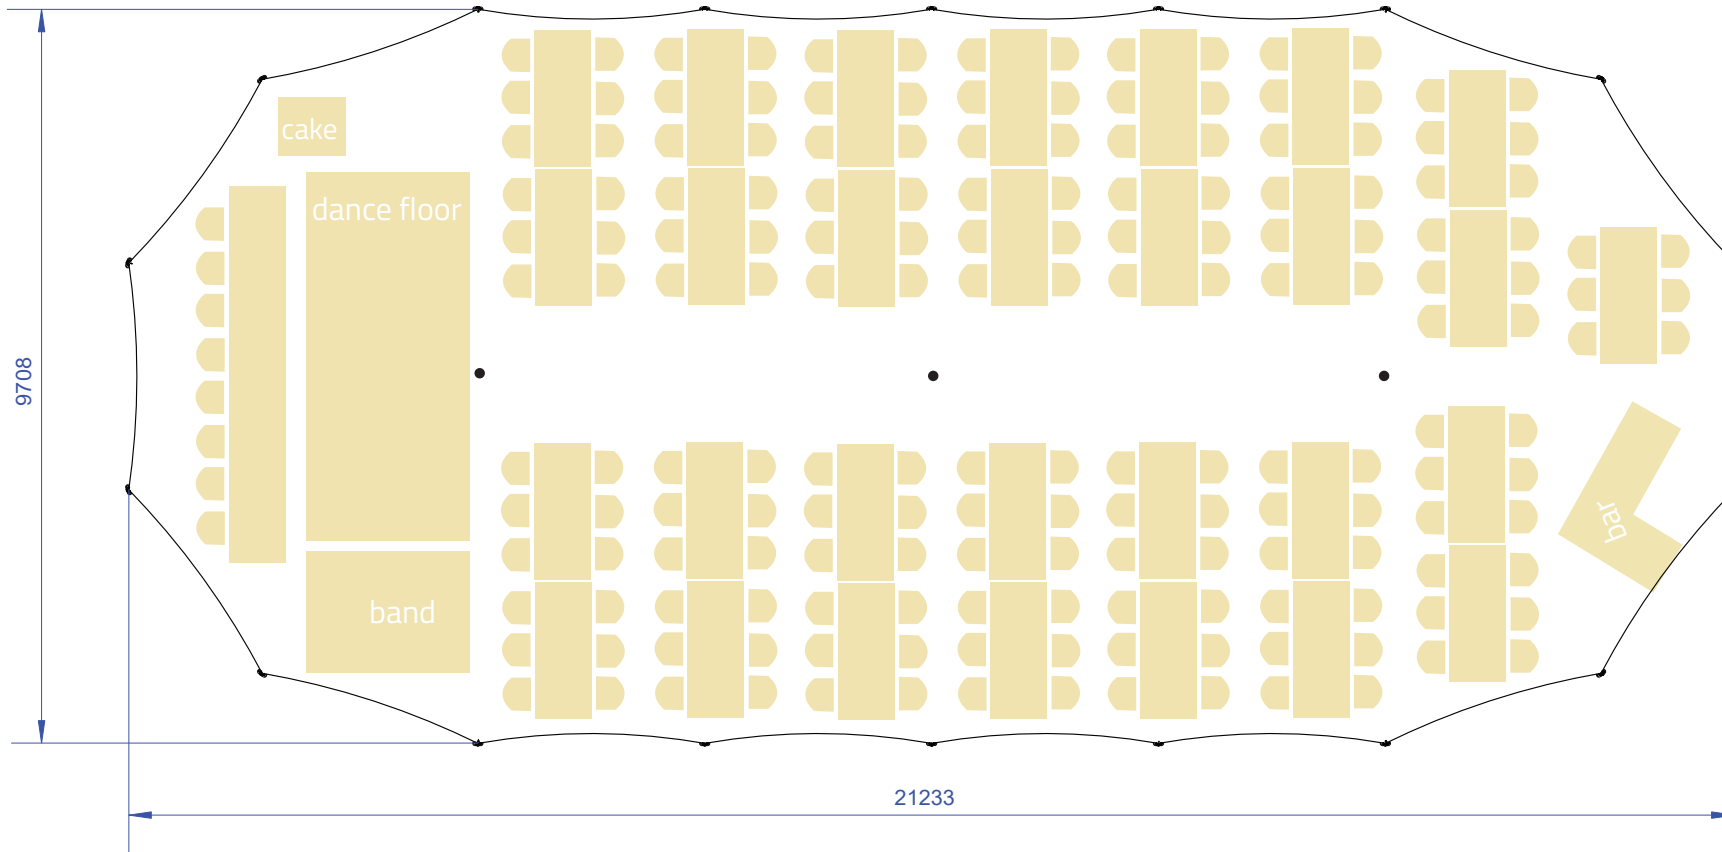

THE HAMPTON

Seating Layout - long tables

9.7mx21.2m fits 108-180 people + bridal party

New Zealand

52 Newton Street,
PO Box 4370, Mount Maunganui
New Zealand

tel +64 7 579 0190
info@baytex.co.nz
www.baytex.co.nz