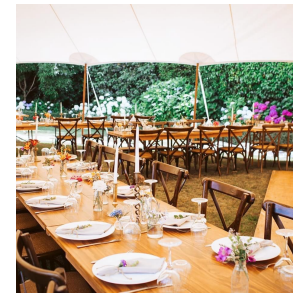

## Seating Layout - long tables

9.7m x 15.2m fits 60-108 people + bridal party  
LOW MIDS ONLY