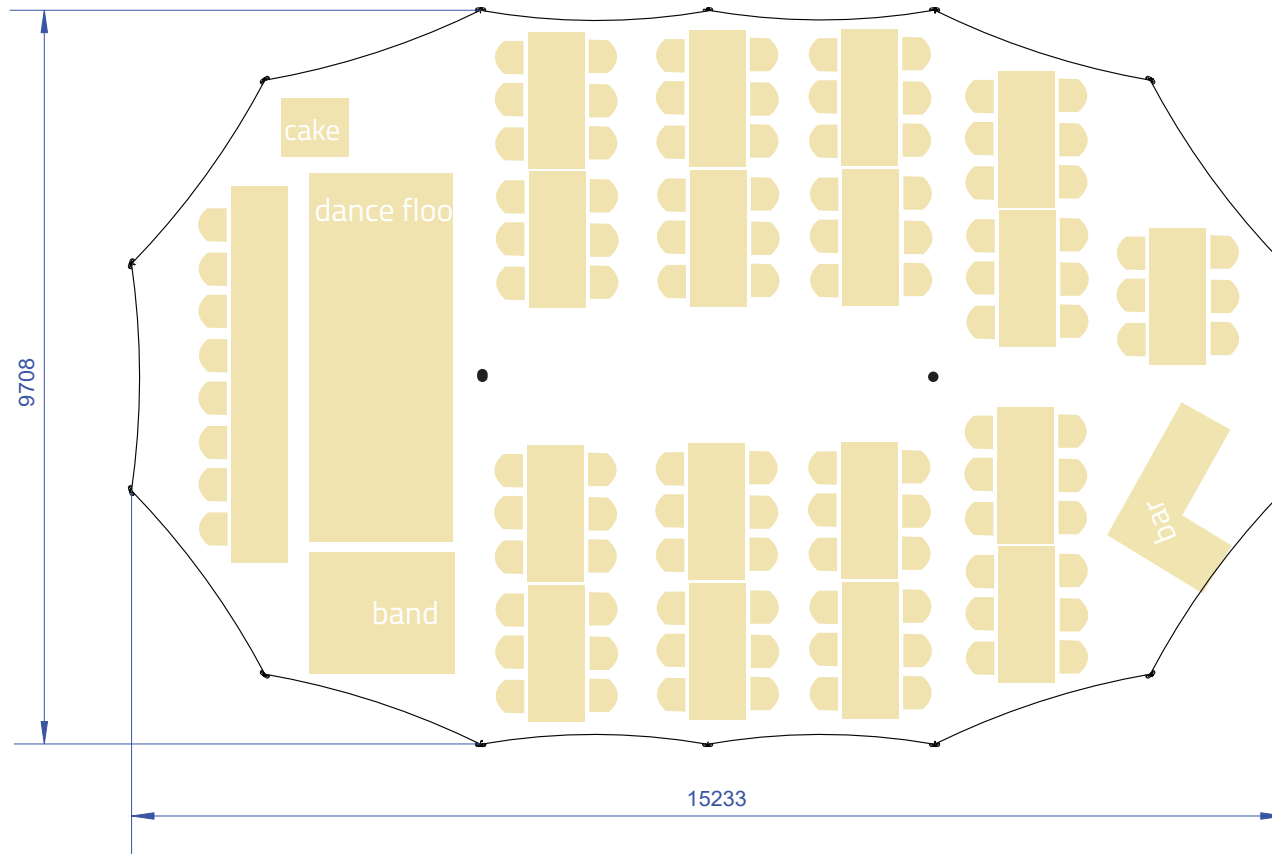

# THE HAMPTON

## Seating Layout - long tables

9.7m x 15.2m fits 60-108 people + bridal party  
LOW MIDS ONLY