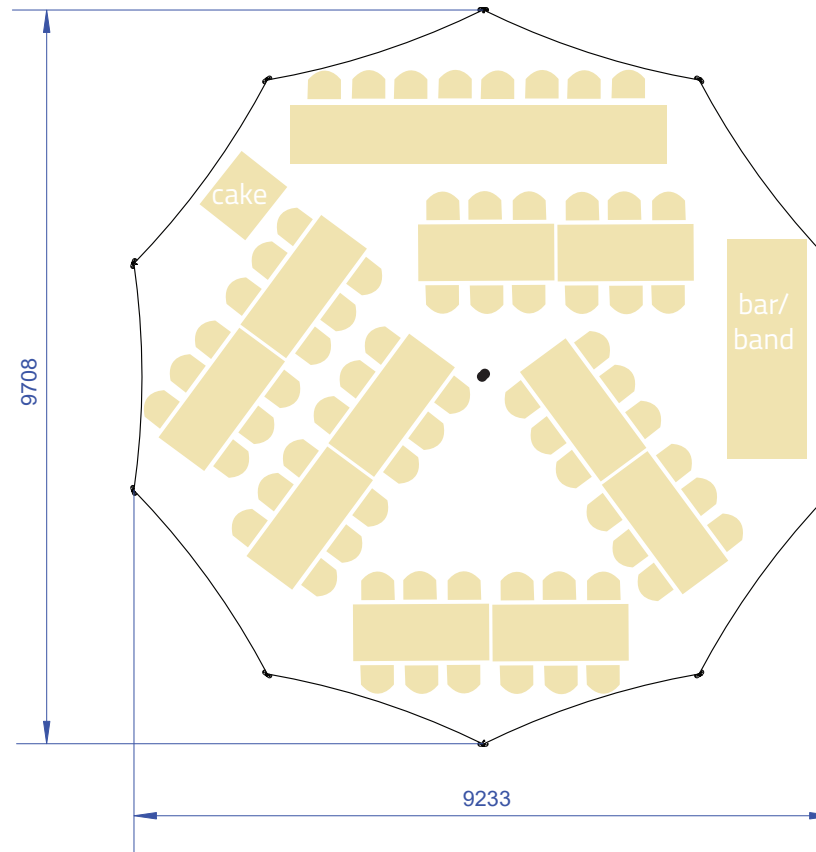

THE HAMPTON

Seating Layout - long tables

9.7mx9.2m fits up to 60 people + bridal party

New Zealand

52 Newton Street,
PO Box 4370, Mount Maunganui
New Zealand

tel +64 7 579 0190
info@baytex.co.nz
www.baytex.co.nz