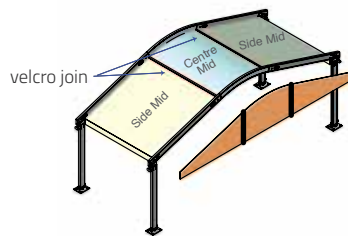

Configurations

Baytex Track Liners are carefully manufactured to fit accurately between portal bays for a neat, taught finish. They are made either as a single panel or configurable as a modular system (see drawings below) to fit a variety of frame widths. Only available as a flat/smooth style.

Simple Set Up

Load points are locked together with sister clips. A wall cord is incorporated into the eave line for hanging liner walls.

Manufacturing

CAD designed and computer cut for dimensional accuracy. Manufactured onsite at Baytex as for the last 40 years.

One Piece System

1 Piece Mid with Gable Liner

1 Piece Mid Liner & 2 Piece Gable Liner

Modular System Curved Top shown, but also available in the A-Frame and Arched Top (as shown below)

2 Piece Mid Liner & 2 Piece Gable Liner