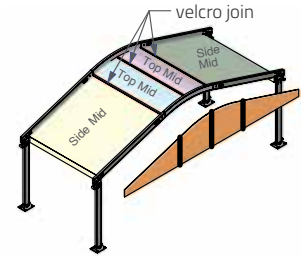

4 Piece Mid Liner & 4 Piece Gable Liner