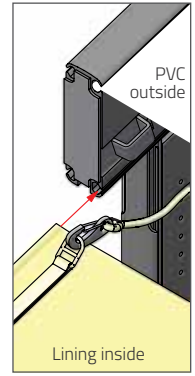

Configurations

Baytex Track Liners are carefully manufactured to fit accurately between portal bays for a neat, taught finish. They are made either as a single panel or configurable as a modular system (see drawings below) to fit a variety of frame widths. Only available as a flat/smooth style.

Simple Set Up

Load points are locked together with sister clips. A wall cord is incorporated into the eave line for hanging liner walls.

Manufacturing

CAD designed and computer cut for dimensional accuracy. Manufactured onsite at Baytex as for the last 40 years.