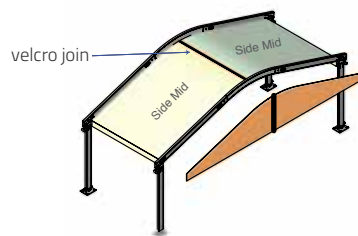

Configurations

Baytex Track Liners are carefully manufactured to fit accurately between portal bays for a neat, taught finish. They are made either as a single panel or configurable as a modular system (see drawings below) to fit a variety of frame widths. Only available as a flat/smooth style.

Simple Set Up

Load points are locked together with sister clips. A wall cord is incorporated into the eave line for hanging liner walls.

Manufacturing

CAD designed and computer cut for dimensional accuracy. Manufactured onsite at Baytex as for the last 40 years.

One Piece System

1 Piece Mid with Gable Liner

1 Piece Mid Liner & 2 Piece Gable Liner

Modular System Curved Top shown, but also available in the A-Frame and Arched Top (as shown below)

2 Piece Mid Liner & 2 Piece Gable Liner