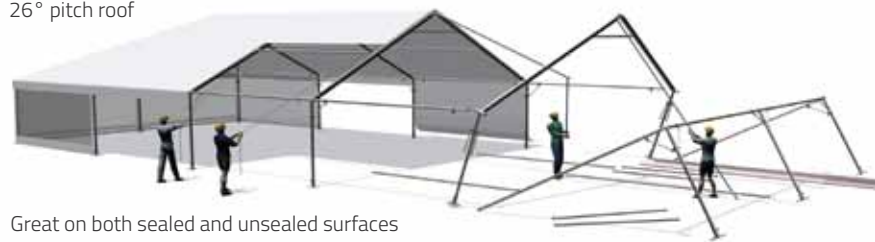

**Simple Set Up**

Quick and easy installation with no loose bolts, pins or fasteners required. Pull through PVC roof panels slide in after the frame has been erected.

**Linings**

Don't forget to dress your Marquee with our truly elegant Silkline Linings. Baytex is a leading designer and manufacturer of sophisticated Lining Systems for special events.

26° pitch roof

Great on both sealed and unsealed surfaces

6m x 6m ends	36 sqm - capacity 36 people	leg 2.1m
6m x 9m (1x 3m bay)	54 sqm - capacity 54 people	leg 2.1m
6m x 12m (2x 3m bays)	72 sqm - capacity 72 people	leg 2.1m
9m x 9m ends	81 sqm - capacity 81 people	leg 2.1m
9m x 12m (1x 3m bay)	108 sqm - capacity 108 people	leg 2.1m
9m x 15m (2x 3m bays)	135 sqm - capacity 135 people	leg 2.1m