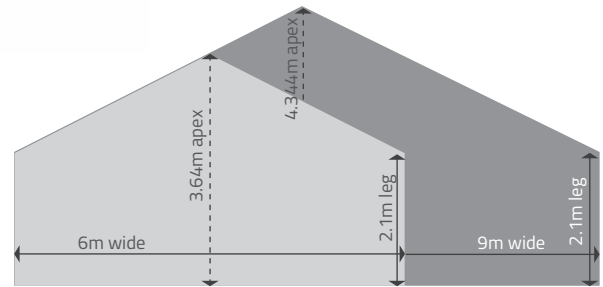

Simplicity, Style, Flexibility

Image Projection

The Clipframe is excellent for promotional use. Project your innovative image, unique logo and identity to the public with this strong, waterproof and wind resistant marquee.

Fabric

All Baytex Marquees have a high tech lacquer surface coating for a smooth, glossy, dirt resistant finish. Fire retardant fabric specially treated to prevent moisture wicking. Choice of Ferrari Translucent or Blockout PVC white or a choice of colours. High frequency welded for optimum strength, fabricated in NZ.

Hardware

Anodised alloy rail components for light weight strength and durability. High quality electro galvanised steel connectors ensure long lasting, clean appearance. Powder coated alloy castings to minimise fabric damage. Premium NZ sourced.

Specifications

Baytex Clipframe Mk2 Marquees are available as a 10m wide and extendable lengths in 5m bays. Available as a Hip or Gable End. Engineering Certificates available. All Clipframes are supplied with all hardware, PVC roof, plain PVC walling, pegs & load binders.

Simple Set Up

Quick and easy installation with no loose bolts, pins or fasteners required. Pull through PVC roof panels slide in after the frame has been erected.

Linings

Don't forget to dress your Marquee with our truly elegant Silkline Linings. Baytex is a leading designer and manufacturer of sophisticated Lining Systems for special events.

Easy to Clean

The PVC surface can be readily cleaned with a non-bleach mild detergent or Baytex 'Sliktop'.

Manufacturing

CAD designed and computer cut for dimensional accuracy. Manufactured onsite at Baytex as for the last 40 years.

26° pitch roof