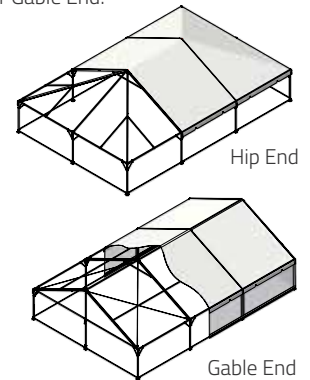

Simplicity, Style, Flexibility

Image Projection

The Clipframe is excellent for promotional use. Project your innovative image, unique logo and identity to the public with this strong, waterproof and wind resistant marquee.

Fabric

All Baytex Marquees have a high tech lacquer surface coating for a smooth, glossy, dirt resistant finish. Fire retardant fabric specially treated to prevent moisture wicking. Choice of Ferrari Translucent or Blockout PVC white or a choice of colours. High frequency welded for optimum strength, fabricated in NZ.

Hardware

Anodised alloy rail components for light weight strength and durability. High quality electro galvanised steel connectors ensure long lasting, clean appearance. Powder coated alloy castings to minimise fabric damage. Premium NZ sourced.

Specifications

Baytex Clipframe Mk2 Marquees are available as a 10m wide and extendable lengths in 5m bays. Available as a Hip or Gable End. Engineering Certificates available. All Clipframes are supplied with all hardware, PVC roof, plain PVC walling, pegs & load binders.

Simple Set Up

Quick and easy installation with no loose bolts, pins or fasteners required. Pull through PVC roof panels slide in after the frame has been erected.

Linings

Don't forget to dress your Marquee with our truly elegant Silkline Linings. Baytex is a leading designer and manufacturer of sophisticated Lining Systems for special events.

Easy to Clean

The PVC surface can be readily cleaned with a non-bleach mild detergent or Baytex 'Sliktop'.

Manufacturing

CAD designed and computer cut for dimensional accuracy. Manufactured onsite at Baytex as for the last 40 years.

26° pitch roof