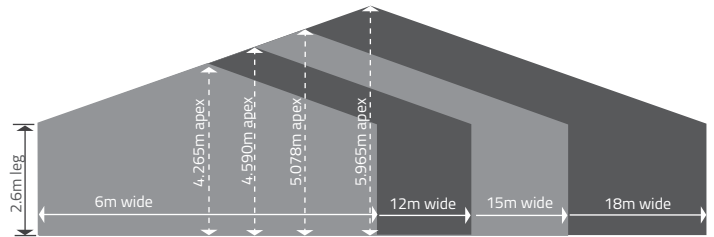

18° pitch roof

Great on both sealed and unsealed surfaces. Can easily be attached to a building or used as a free standing unit.

Hip End (available for 10m & 12m units only)

Gable End

10mx10m ends	100 sqm - capacity 100 people	leg 2.6m
10mx15m (1x 5m bay)	150 sqm - capacity 150 people	leg 2.6m
12mx10m ends	120 sqm - capacity 120 people	leg 2.6m
12mx15m (1x 5m bay)	180 sqm - capacity 180 people	leg 2.6m
15mx10m ends	150 sqm - capacity 150 people	leg 2.6m
15mx15m (1x 5m bay)	225 sqm - capacity 225 people	leg 2.6m
18mx10m ends	180 sqm - capacity 180 people	leg 2.6m
18mx15m (1x 5m bay)	270 sqm - capacity 270 people	leg 2.6m